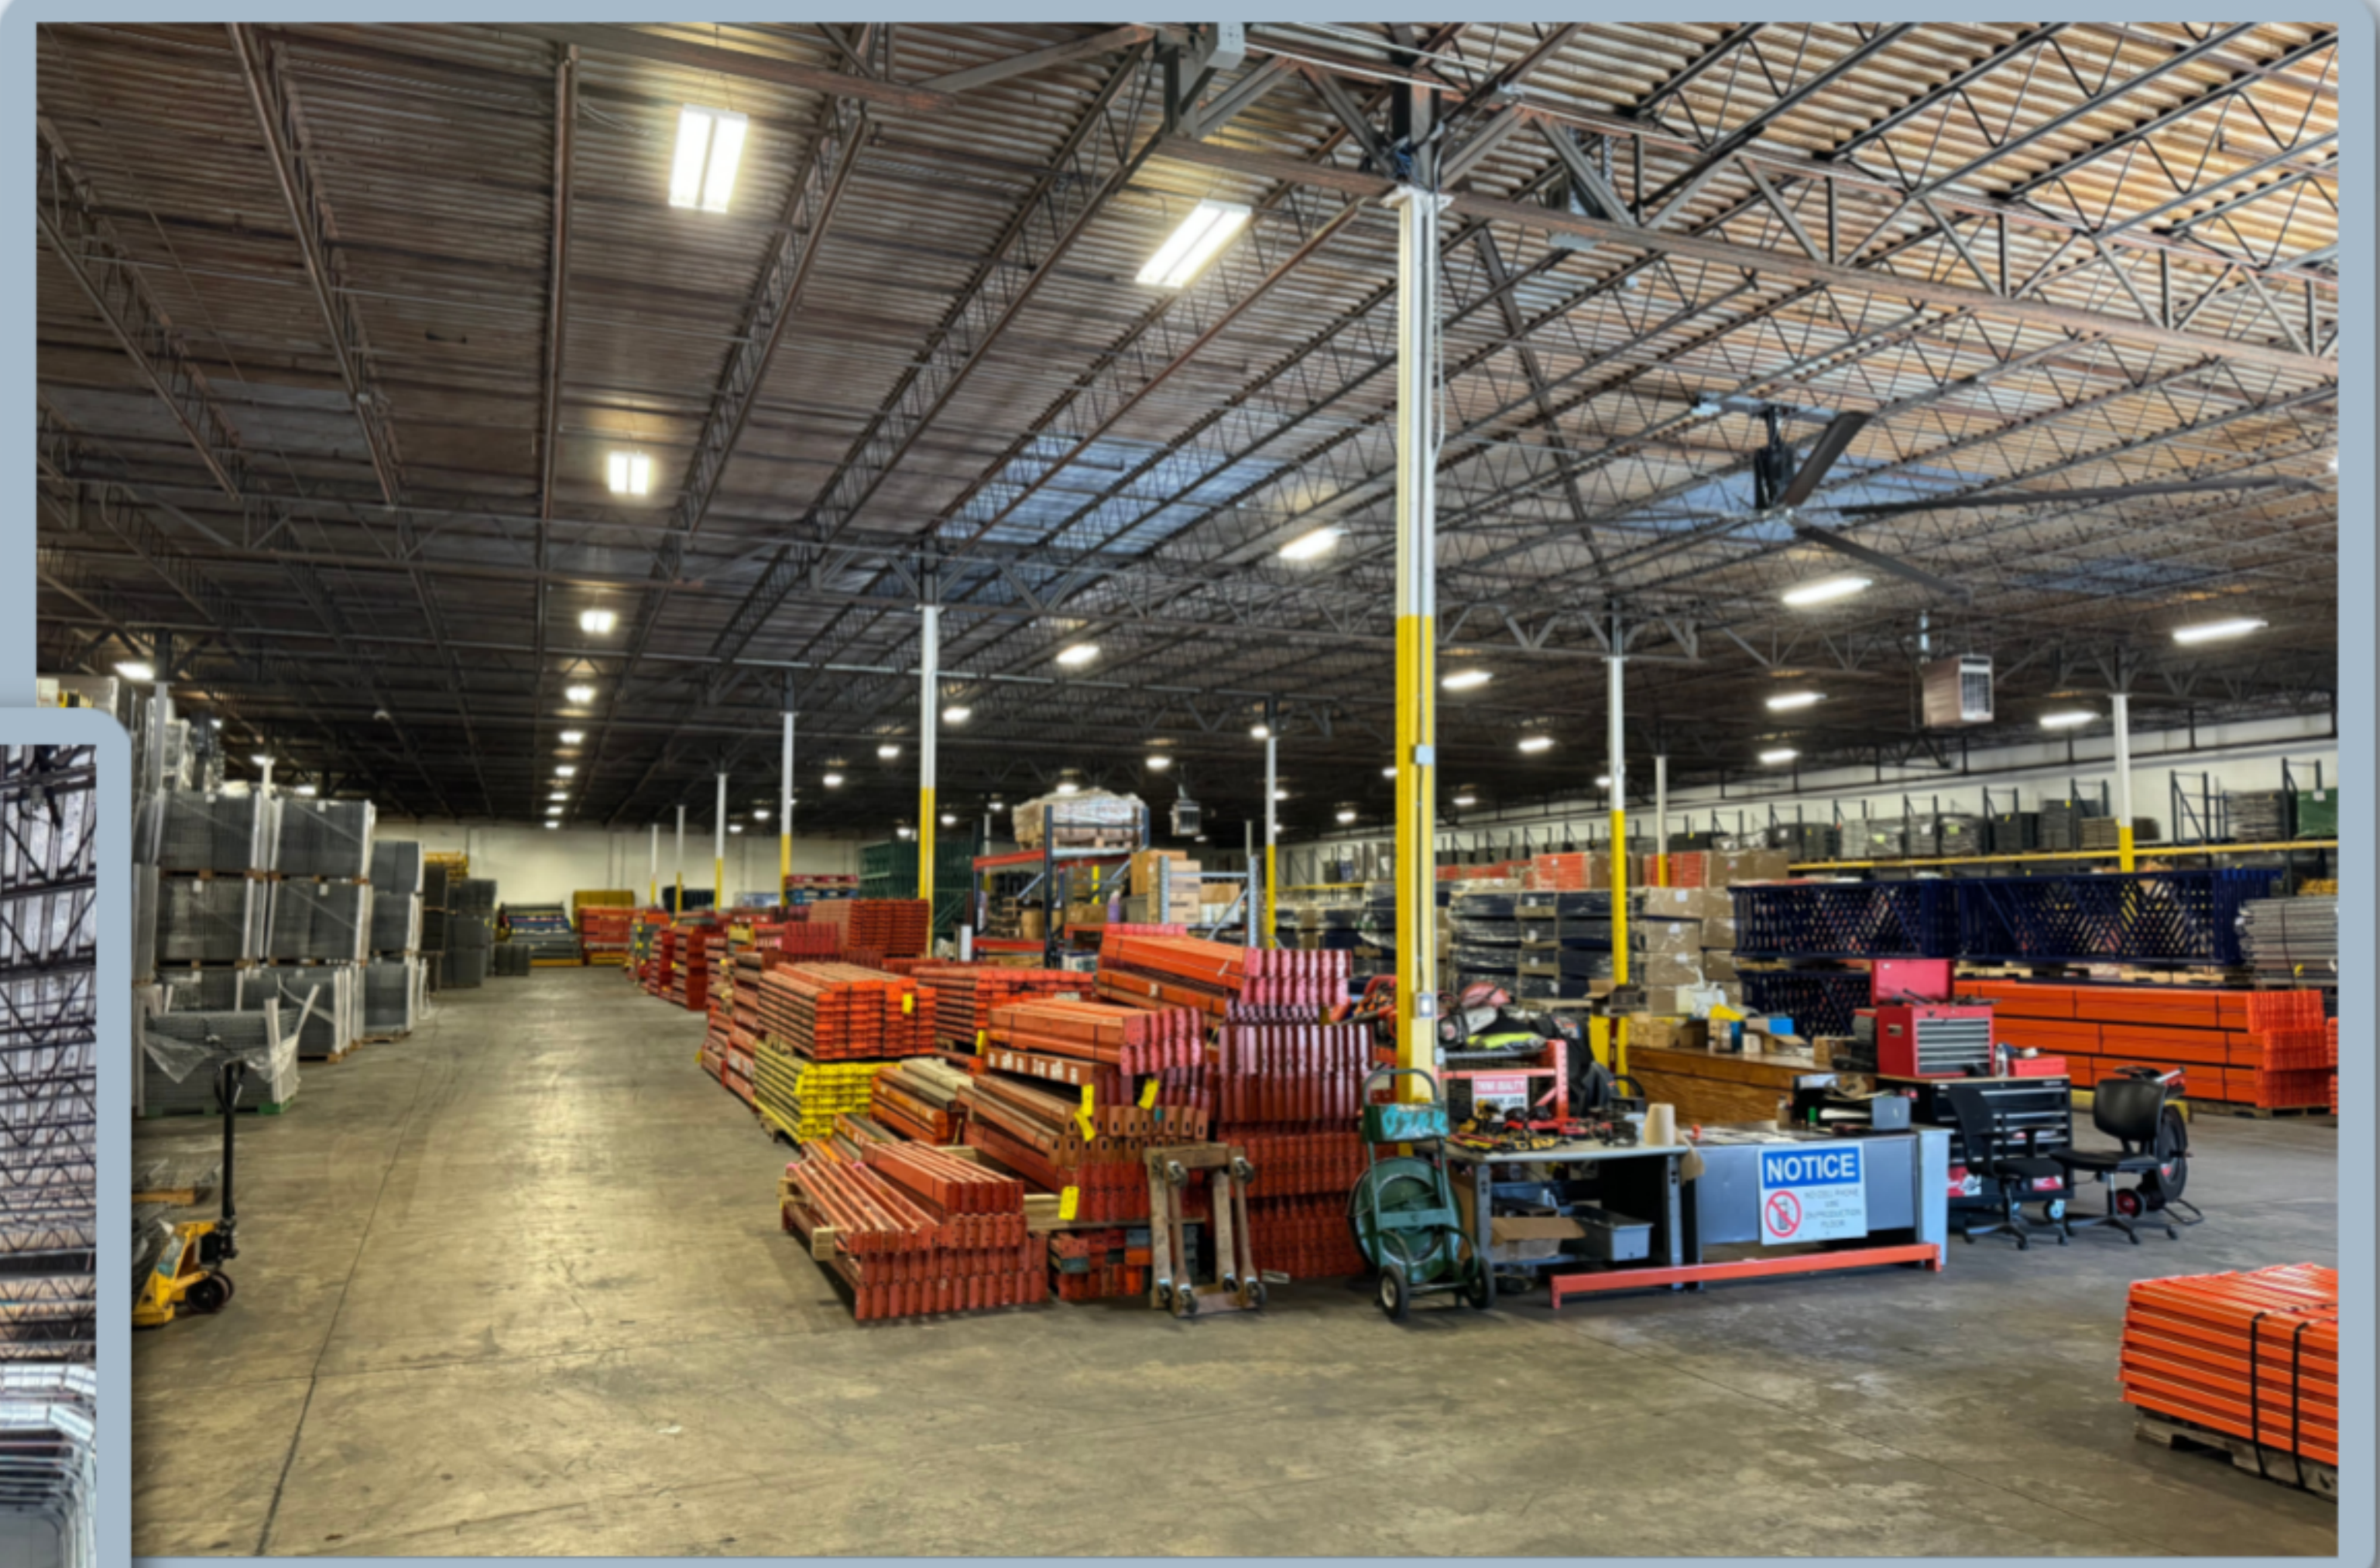

66,527 SF INDUSTRIAL PROPERTY FOR **SUBLEASE**

4500 STONEGATE INDUSTRIAL

SUITE 100

STONE MOUNTAIN, GA

SPILLER INDUSTRIAL
Real Estate Advisors, LLC

WAREHOUSE

RICK SPILLER, SIOR

404.771.3673 SIOR

rick@spillerindustrial.com

ROSS SPILLER

678.983.8445

ross@spillerindustrial.com

STEVE RICHARDSON

703.303.2705

steve@spillerindustrial.com

www.spillerindustrial.com

Every effort has been made to provide accurate information, but no liability is assumed for errors or omissions.