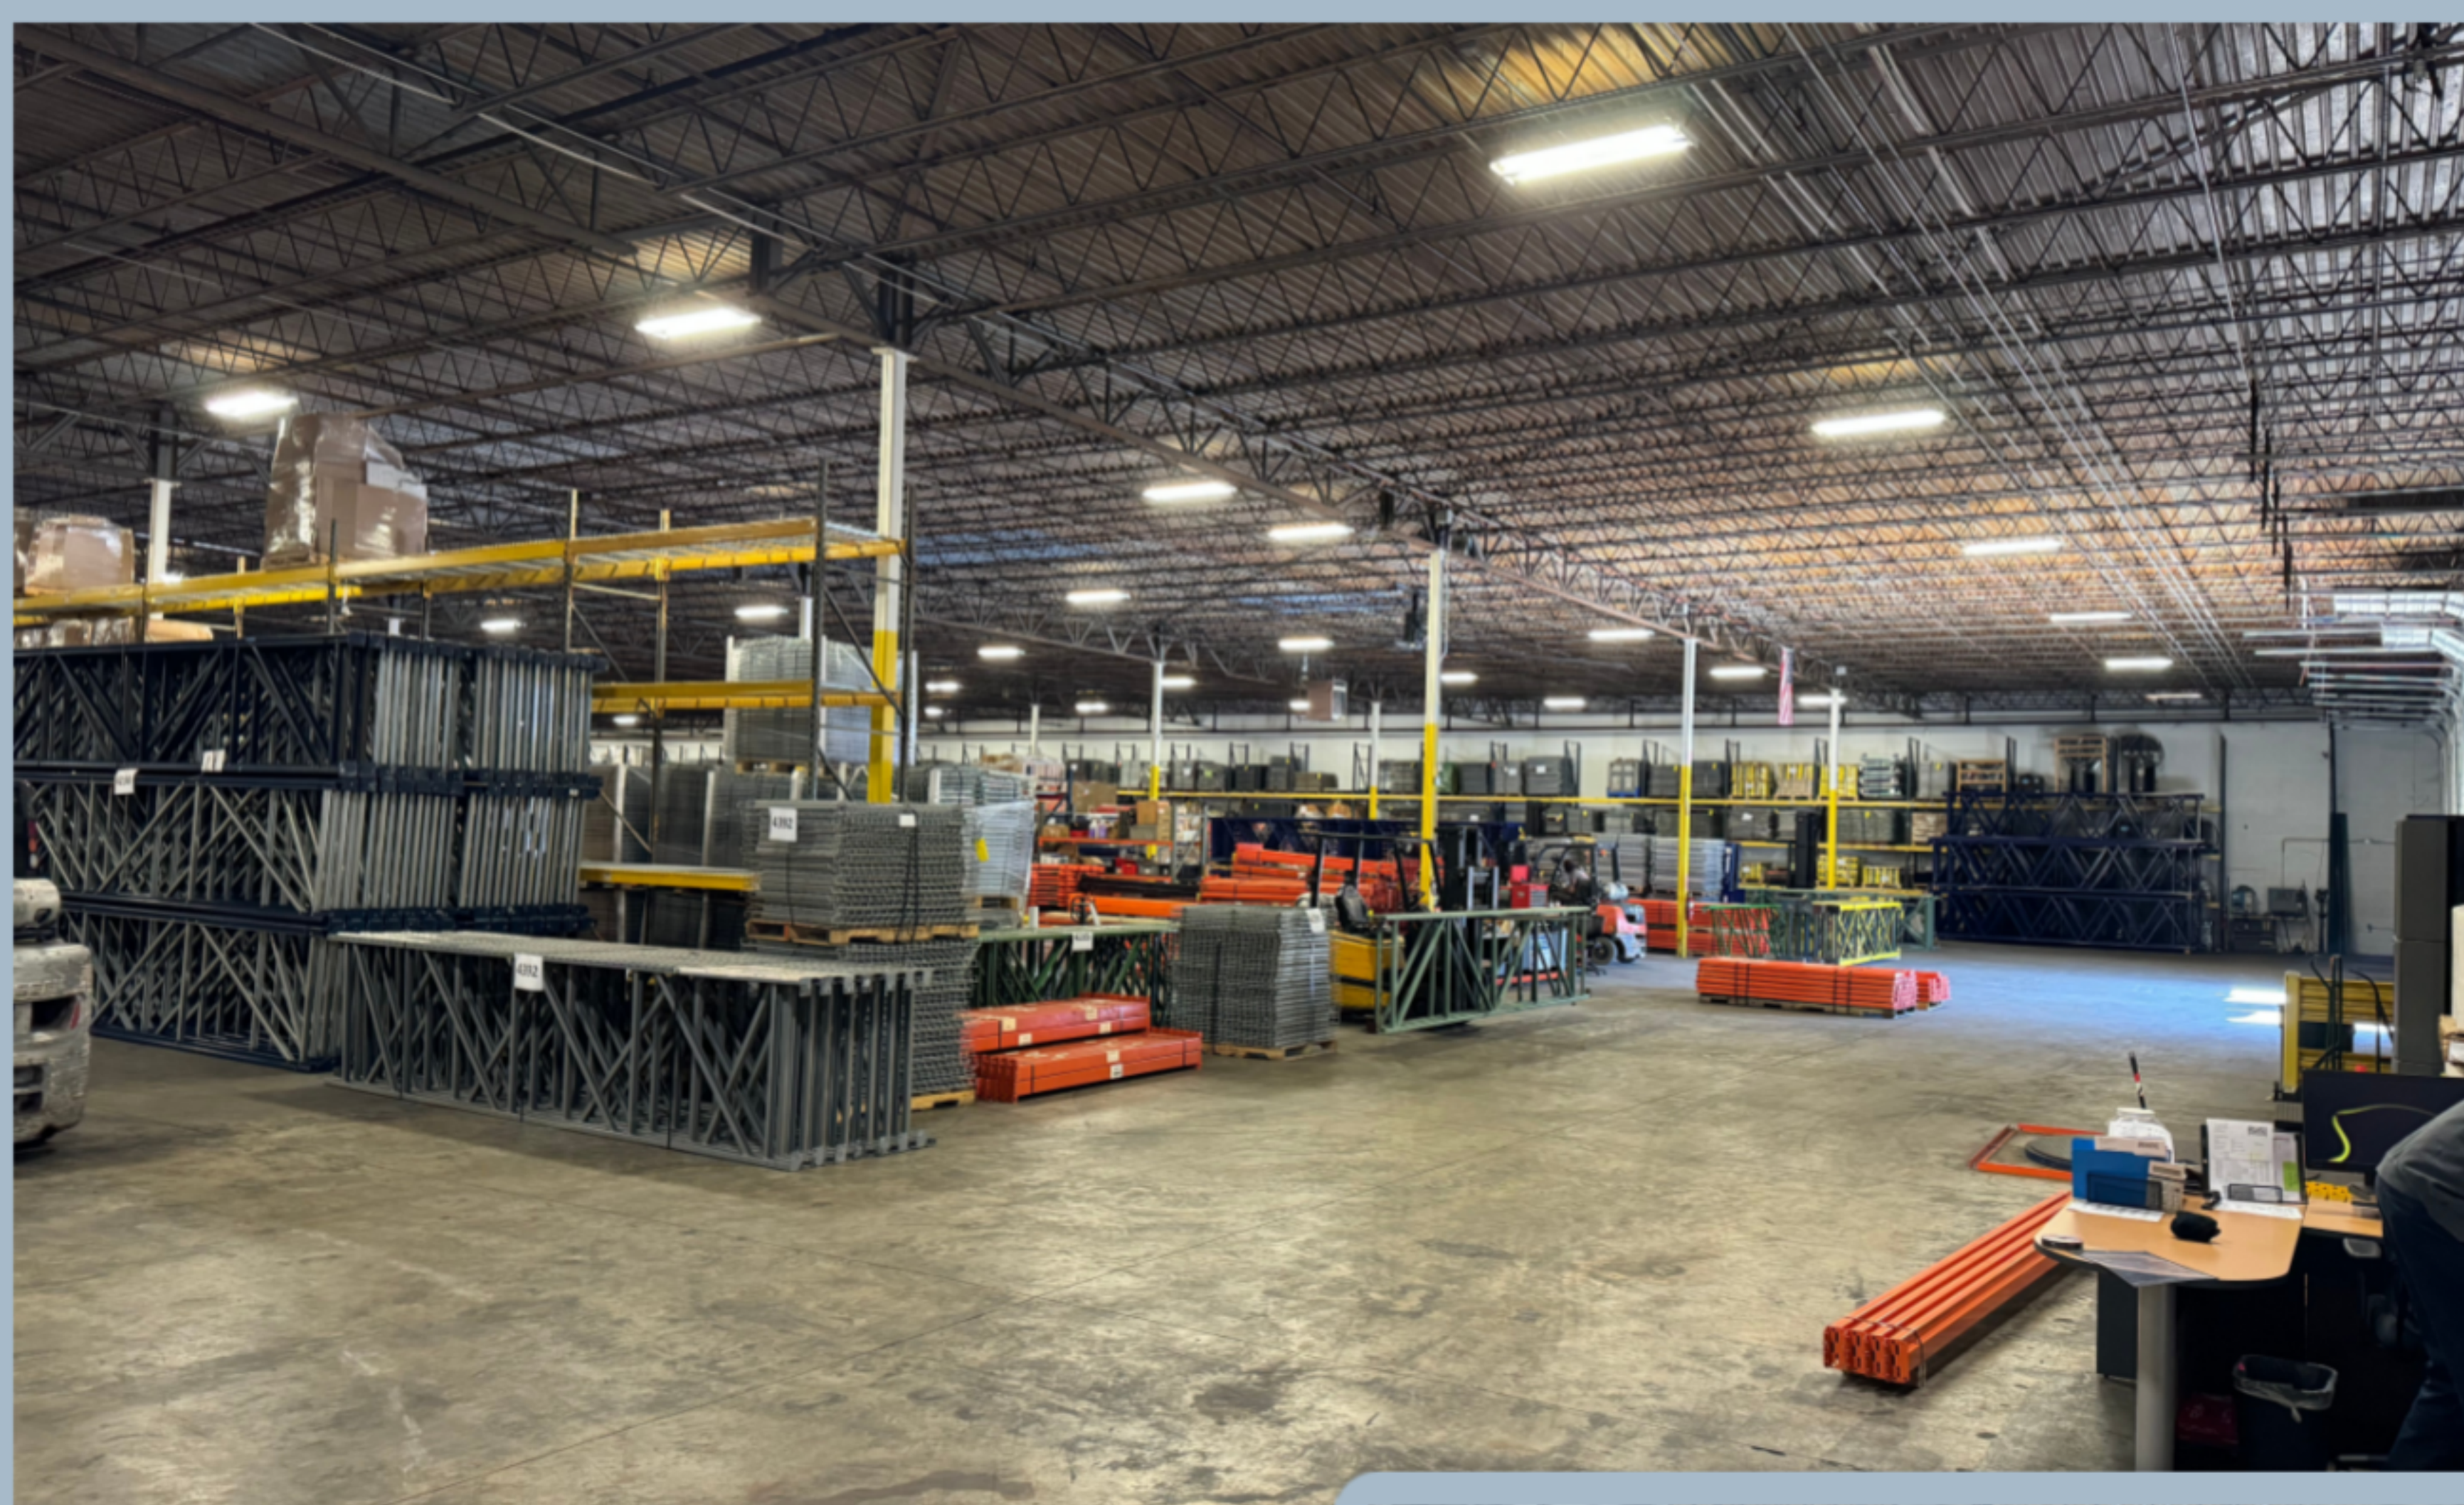

66,527 SF INDUSTRIAL PROPERTY FOR **SUBLEASE**

4500 STONEGATE INDUSTRIAL

SUITE 100

STONE MOUNTAIN, GA

SPILLER INDUSTRIAL
Real Estate Advisors, LLC

WAREHOUSE

RICK SPILLER, SIOR

404.771.3673 SIOR

rick@spillerindustrial.com

ROSS SPILLER

678.983.8445

ross@spillerindustrial.com

STEVE RICHARDSON

703.303.2705

steve@spillerindustrial.com

www.spillerindustrial.com

Every effort has been made to provide accurate information, but no liability is assumed for errors or omissions.