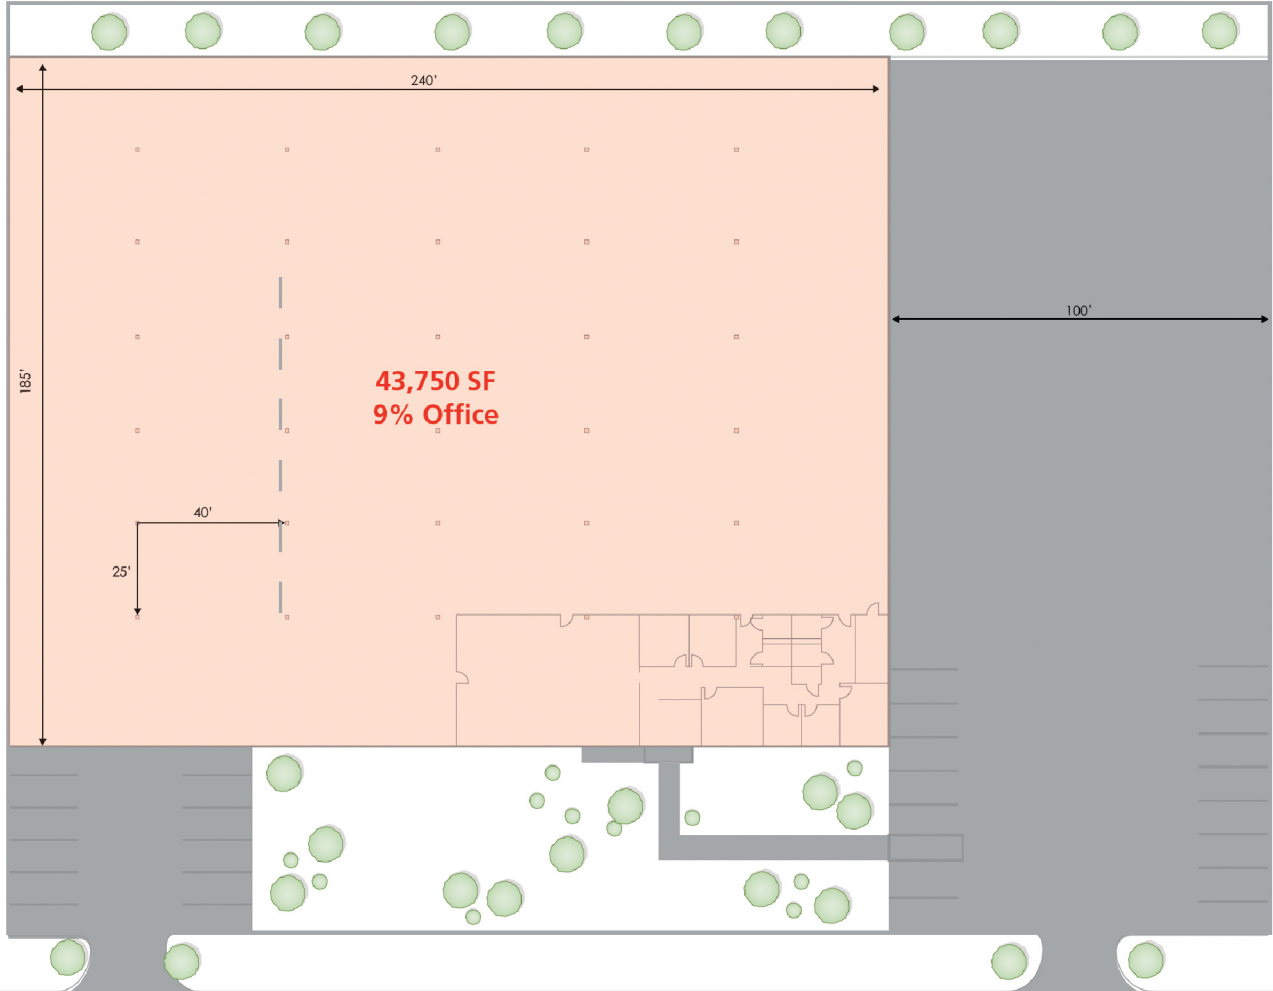

43,750 SF INDUSTRIAL PROPERTY FOR **SUBLEASE**

1699 LITTON DRIVE
STONE MOUNTAIN, GA

SPILLER INDUSTRIAL
Real Estate Advisors, LLC

Litton Drive

RICK SPILLER, SIOR

404.771.3673 SIOR

rick@spillerindustrial.com

ROSS SPILLER

678.983.8445

ross@spillerindustrial.com

STEVE RICHARDSON

703.303.2705

steve@spillerindustrial.com

www.spillerindustrial.com

Every effort has been made to provide accurate information, but no liability is assumed for errors or omissions.